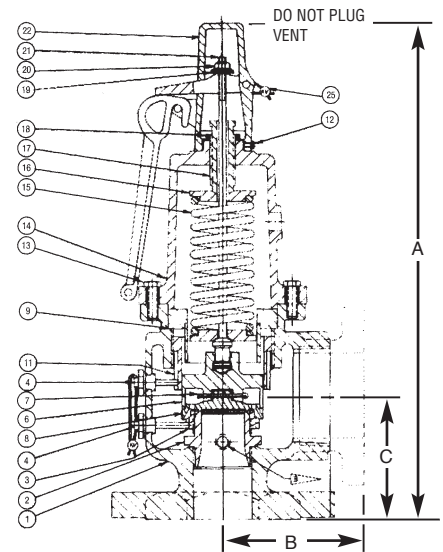

**Available:**  
**Drip Pan Elbows, page 15**

TYPE 301

TYPE 301

**PARTS AND MATERIALS — TYPE 301**

| No. | Part Name               | Material        | No. | Part Name              | Material     |
|-----|-------------------------|-----------------|-----|------------------------|--------------|
| 1   | Body                    | Iron            | 15  | Spring                 | Steel Plated |
| 2   | Semi-Nozzle             | Stainless Steel | 16  | Step-Spring            | Steel Plated |
| 3   | Warn Ring               | Bronze          | 17  | Screw—Compression      | Brass        |
| 4   | Warn Ring Pin/Guide Pin | Brass           | 18  | Lock Nut (Comp. Screw) | Steel Plated |
| 6   | Disc Holder             | Bronze          | 19  | Lifting Disc           | Steel        |
| 7   | Cotter Pin (Disc)       | Stainless Steel | 20  | Nut (Lifting Disc)     | Steel        |
| 8   | Disc                    | Stainless Steel | 21  | Stem                   | Steel Plated |
| 9   | Lift Stop <sup>1</sup>  | Steel           | 22  | Cad Assembly           | Iron         |
| 11  | Guide                   | Bronze          | 22A | Lever                  | Iron         |
| 12  | Screw (Cap)             | Steel Plated    | 22B | Yoke (Lift)            | Iron         |
| 13  | Bolt (Body)             | Steel Plated    | 22C | Pins (Lever/Lift Yoke) | Steel        |
| 14  | Bonnet                  | Iron            | 25  | Seal                   | Lead & Wire  |